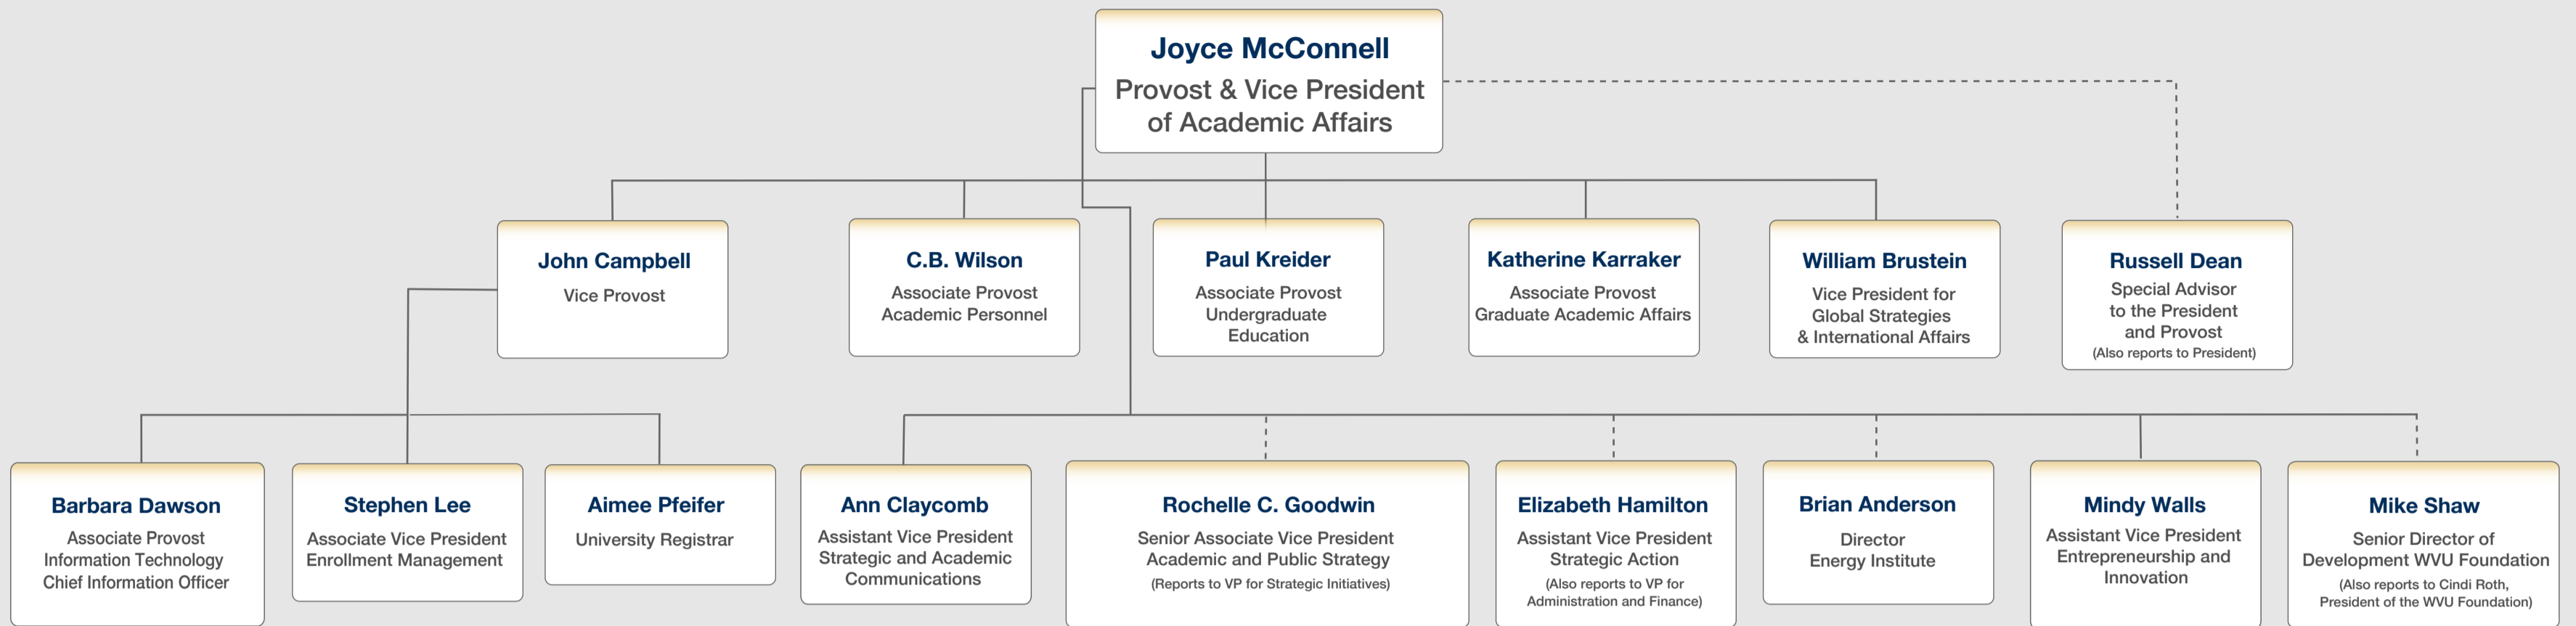

OFFICE OF THE PROVOST ORGANIZATIONAL CHART

COLLEGES & ACADEMIC DEANS

WVU PRESS

Derek Krissoff
Director
WVU Press

DIVISIONAL CAMPUS PRESIDENTS

Jennifer Orlikoff
Campus President
Potomac State College
of WVU

Carolyn Long
Campus President
WVU Institute of
Technology

CENTER DIRECTORS

Melissa Latimer
Director
ADVANCE Center

Gay Stewart
Director
Center for Excellence
in STEM Education

Cris Mayo
Director
LGBTQ Center