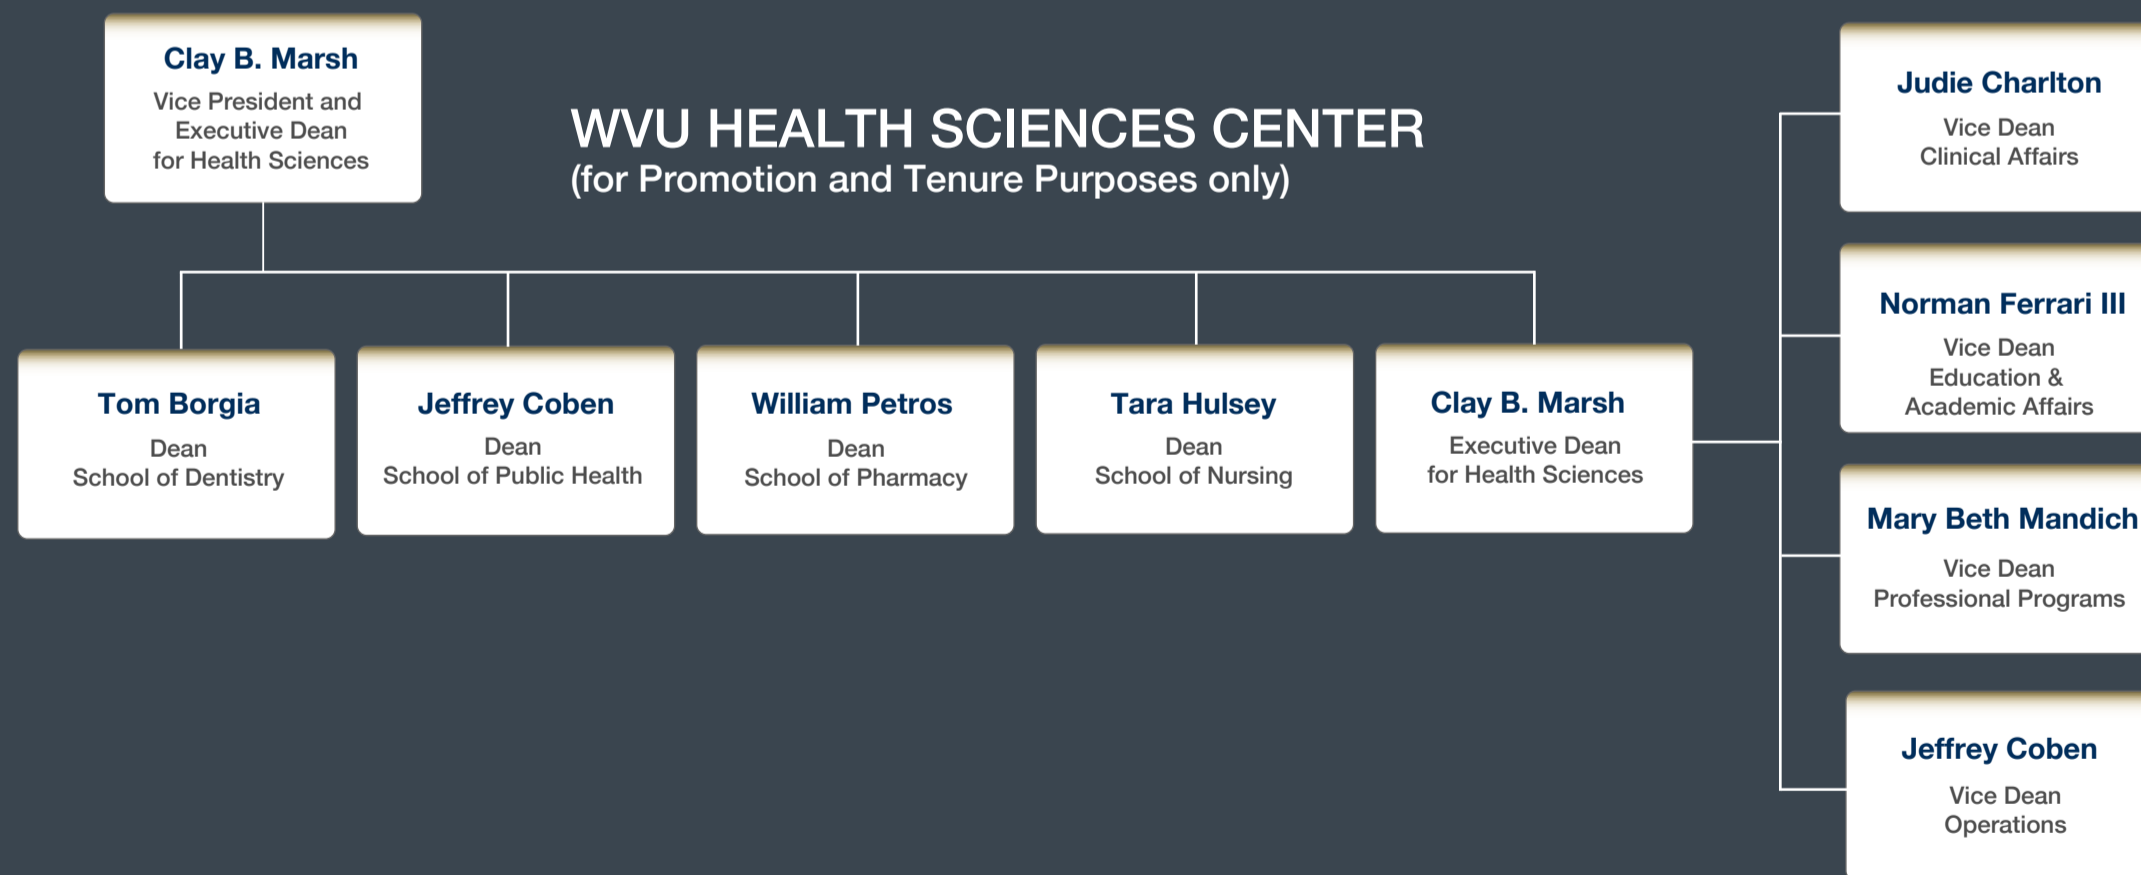

OFFICE OF THE PROVOST ORGANIZATIONAL CHART

COLLEGES & ACADEMIC DEANS

WVU PRESS

Derek Krissoff
Director
WVU Press

DIVISIONAL CAMPUS PRESIDENTS

Jennifer Orlikoff
Campus President
Potomac State College
of WVU

Carolyn Long
Campus President
WVU Institute of
Technology

CENTER DIRECTORS

Melissa Latimer
Director
ADVANCE Center

Gay Stewart
Director
Center for Excellence
in STEM Education

Cris Mayo
Director
LGBTQ Center